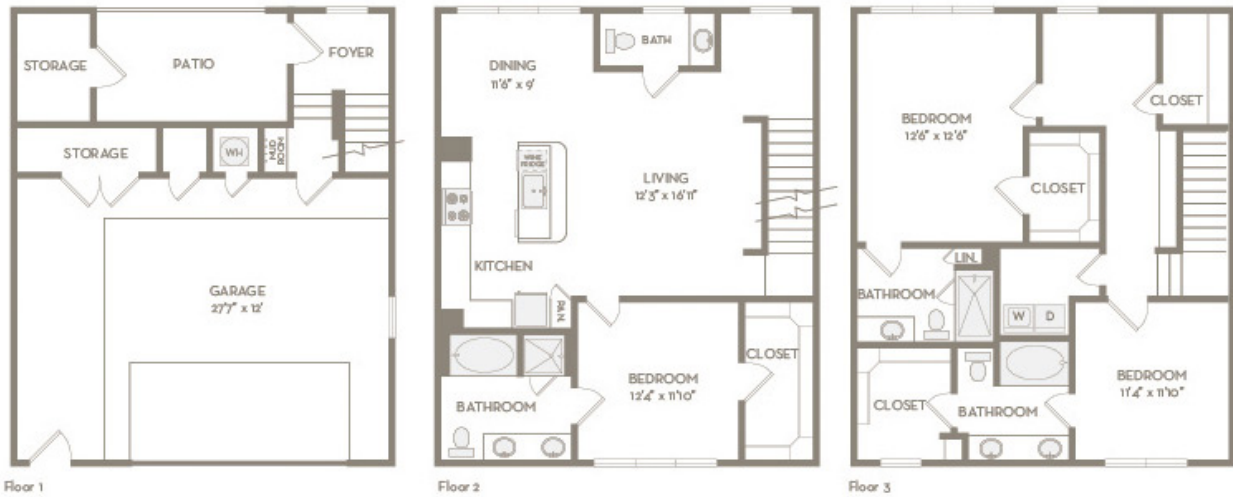

# TH4

3 BED | 3.5 BATH

# 1848

SQ. FT.

**ELORA**  
FLOWER MOUND

2601 Lakeside Parkway | Flower Mound, TX 75022

[eloraflowermound.com](http://eloraflowermound.com)

*Floor plans are artist's rendering. All dimensions are approximate. Actual product and specifications may vary in dimension or detail. Not all features are available in every apartment. Prices and availability are subject to change. Please see a representative for details.*