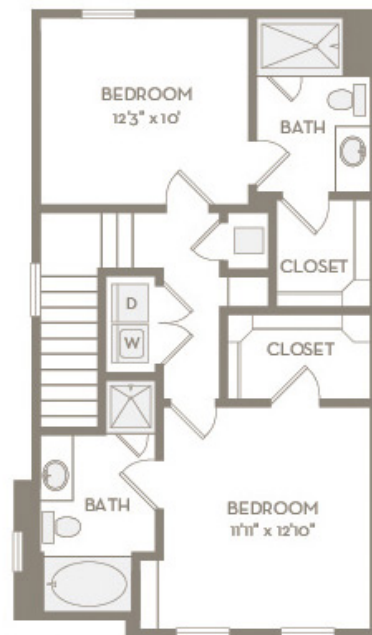

TH3

2 BED | 2.5 BATH

1499

SQ. FT.

Floor 1

Floor 2

Floor 3

ELORA

FLOWER MOUND

2601 Lakeside Parkway | Flower Mound, TX 75022

eloraflowermound.com

Floor plans are artist's rendering. All dimensions are approximate. Actual product and specifications may vary in dimension or detail. Not all features are available in every apartment. Prices and availability are subject to change. Please see a representative for details.