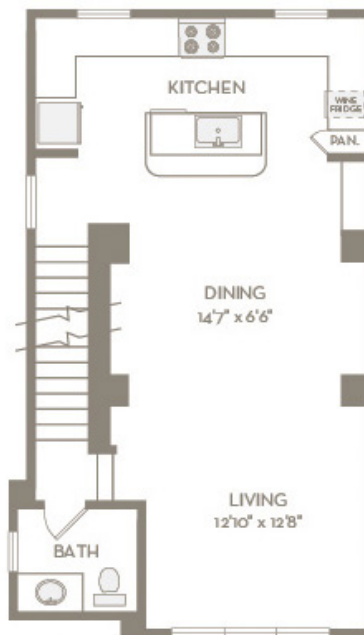

TH3

2 BED | 2.5 BATH

1499

SQ. FT.

Floor 1

Floor 2

Floor 3

ELORA

FLOWER MOUND

2601 Lakeside Parkway | Flower Mound, TX 75022

eloraflowermound.com

Floor plans are artist's rendering. All dimensions are approximate. Actual product and specifications may vary in dimension or detail. Not all features are available in every apartment. Prices and availability are subject to change. Please see a representative for details.