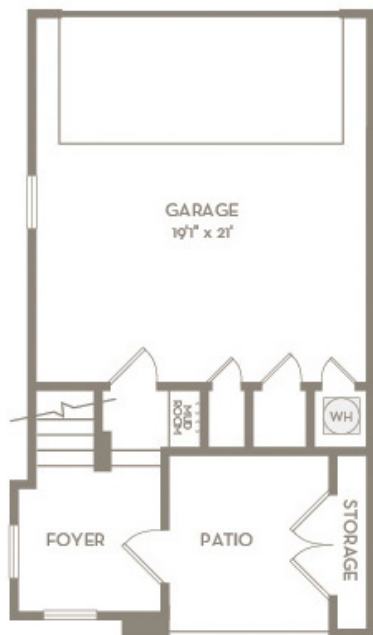

TH3

2 BED | 2.5 BATH

1499

SQ. FT.

Floor 1

Floor 2

Floor 3

ELORA

FLOWER MOUND

2601 Lakeside Parkway | Flower Mound, TX 75022

eloraflowermound.com

Floor plans are artist's rendering. All dimensions are approximate. Actual product and specifications may vary in dimension or detail. Not all features are available in every apartment. Prices and availability are subject to change. Please see a representative for details.