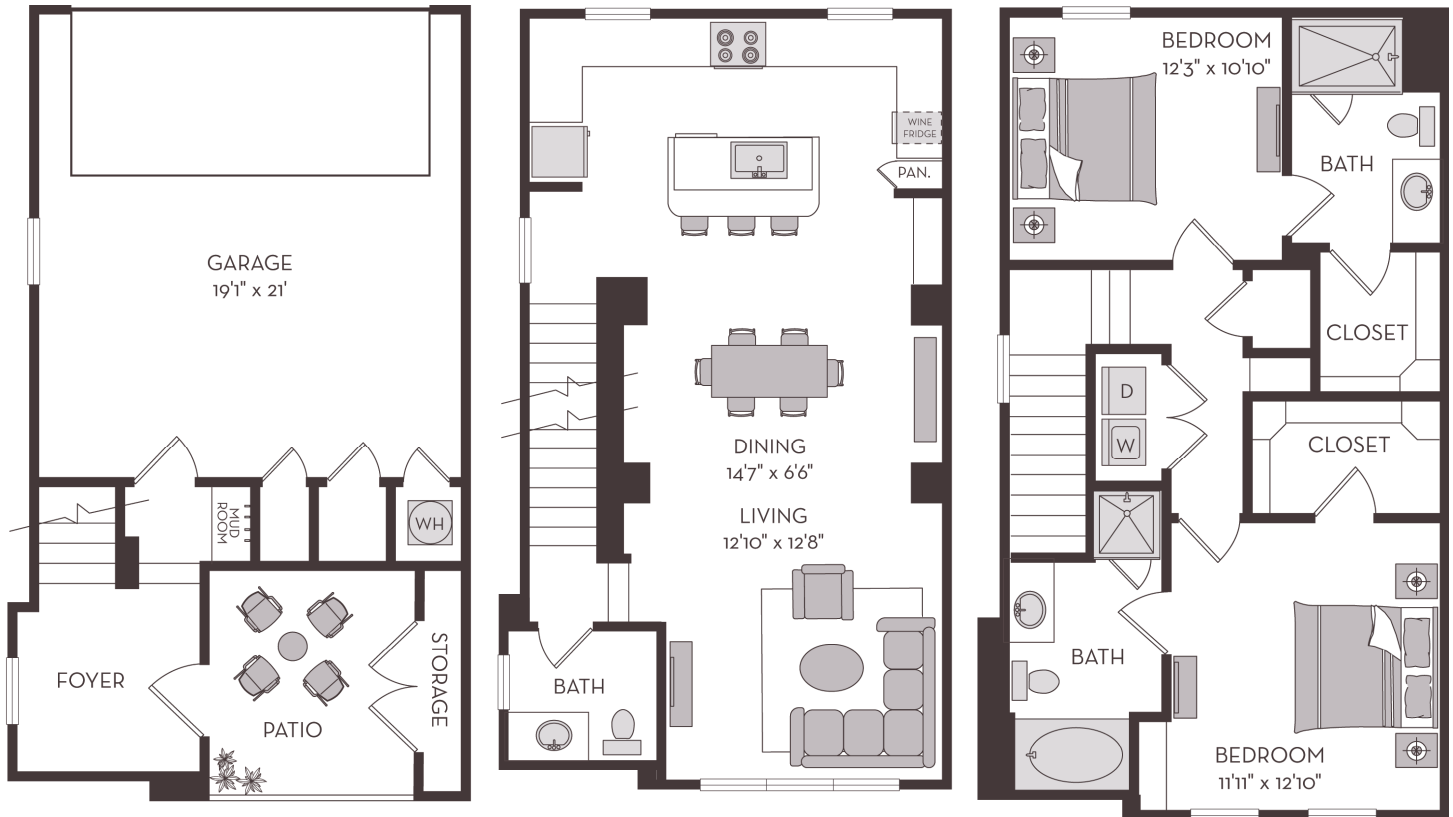

TH2

2 BED | 2.5 BATH

1499

SQ. FT.

ELORA FLOWER MOUND

2601 Lakeside Parkway | Flower Mound, TX 75022

eloraflowermound.com

Floor plans are artist's rendering. All dimensions are approximate. Actual product and specifications may vary in dimension or detail. Not all features are available in every apartment. Prices and availability are subject to change. Please see a representative for details.