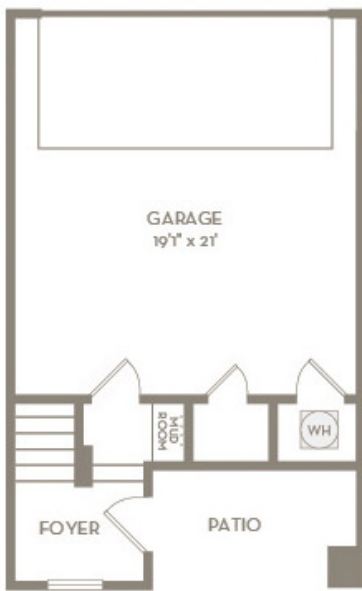

TH1

1 BED | 1.5 BATH

1309

SQ. FT.

Floor 1

Floor 2

Floor 3

ELORA
FLOWER MOUND

2601 Lakeside Parkway | Flower Mound, TX 75022

eloraflowermound.com

Floor plans are artist's rendering. All dimensions are approximate. Actual product and specifications may vary in dimension or detail. Not all features are available in every apartment. Prices and availability are subject to change. Please see a representative for details.