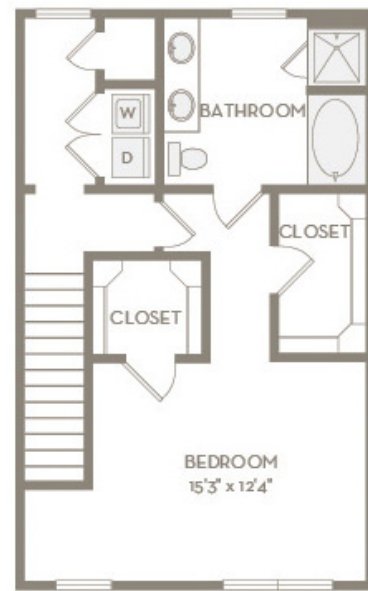

TH1

1 BED | 1.5 BATH

1309

SQ. FT.

Floor 1

Floor 2

Floor 3

ELORA
FLOWER MOUND

2601 Lakeside Parkway | Flower Mound, TX 75022

eloraflowermound.com

Floor plans are artist's rendering. All dimensions are approximate. Actual product and specifications may vary in dimension or detail. Not all features are available in every apartment. Prices and availability are subject to change. Please see a representative for details.