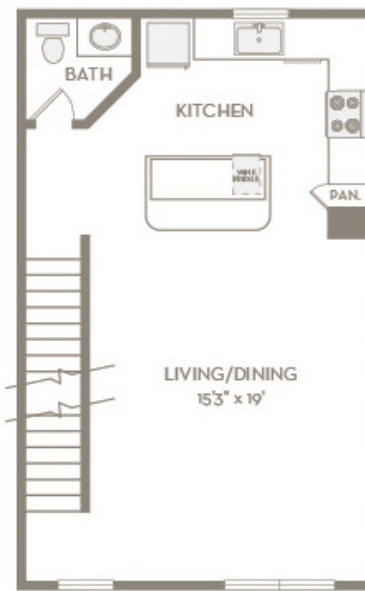

TH1

1 BED | 1.5 BATH

1309

SQ. FT.

Floor 1

Floor 2

Floor 3

ELORA
FLOWER MOUND

2601 Lakeside Parkway | Flower Mound, TX 75022

eloraflowermound.com

Floor plans are artist's rendering. All dimensions are approximate. Actual product and specifications may vary in dimension or detail. Not all features are available in every apartment. Prices and availability are subject to change. Please see a representative for details.