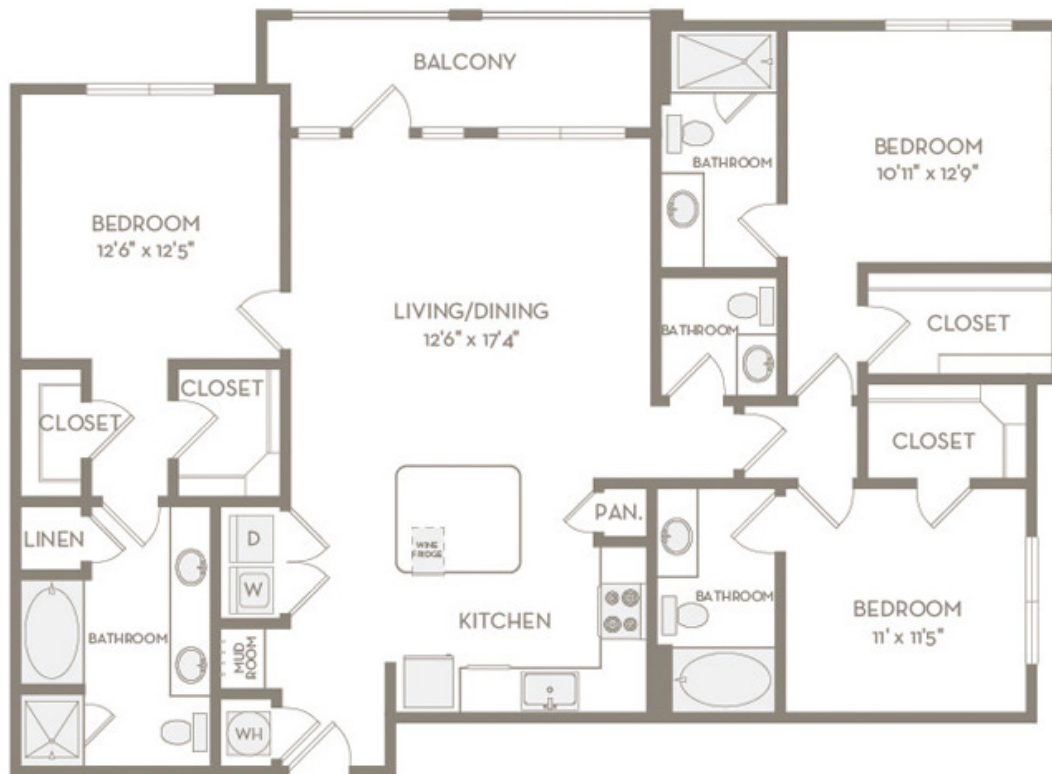

C1

3 BED | 3.5 BATH

1558

SQ. FT.

ELORA
FLOWER MOUND

2601 Lakeside Parkway | Flower Mound, TX 75022

eloraflowermound.com

Floor plans are artist's rendering. All dimensions are approximate. Actual product and specifications may vary in dimension or detail. Not all features are available in every apartment. Prices and availability are subject to change. Please see a representative for details.