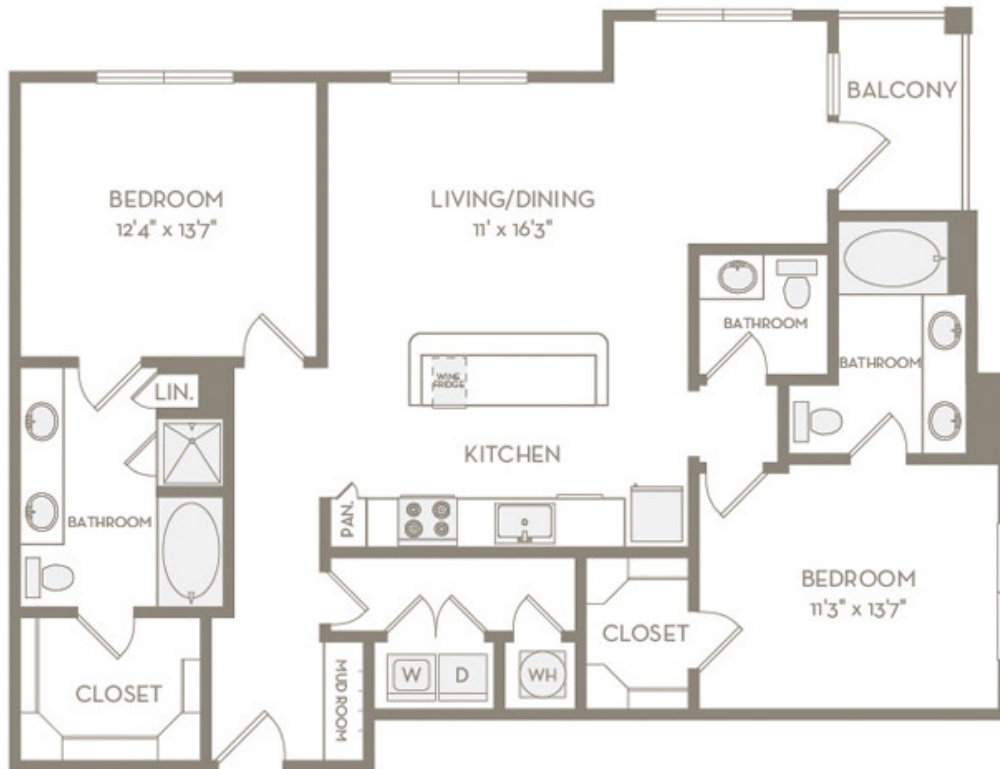

# B4

2 BED | 2.5 BATH

# 1313

SQ. FT.

**ELORA**  
FLOWER MOUND

2601 Lakeside Parkway | Flower Mound, TX 75022

[eloraflowermound.com](http://eloraflowermound.com)

*Floor plans are artist's rendering. All dimensions are approximate. Actual product and specifications may vary in dimension or detail. Not all features are available in every apartment. Prices and availability are subject to change. Please see a representative for details.*