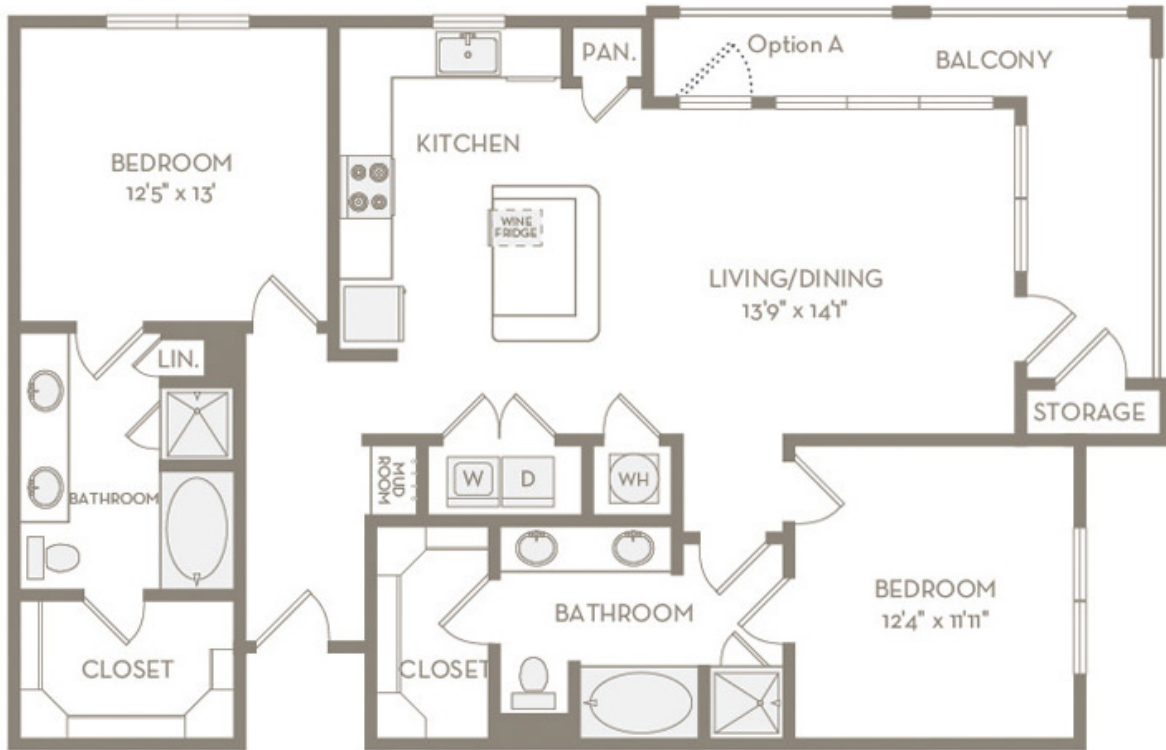

B3

2 BED | 2 BATH

1275

SQ. FT.

ELORA
FLOWER MOUND

2601 Lakeside Parkway | Flower Mound, TX 75022

eloraflowermound.com

Floor plans are artist's rendering. All dimensions are approximate. Actual product and specifications may vary in dimension or detail. Not all features are available in every apartment. Prices and availability are subject to change. Please see a representative for details.