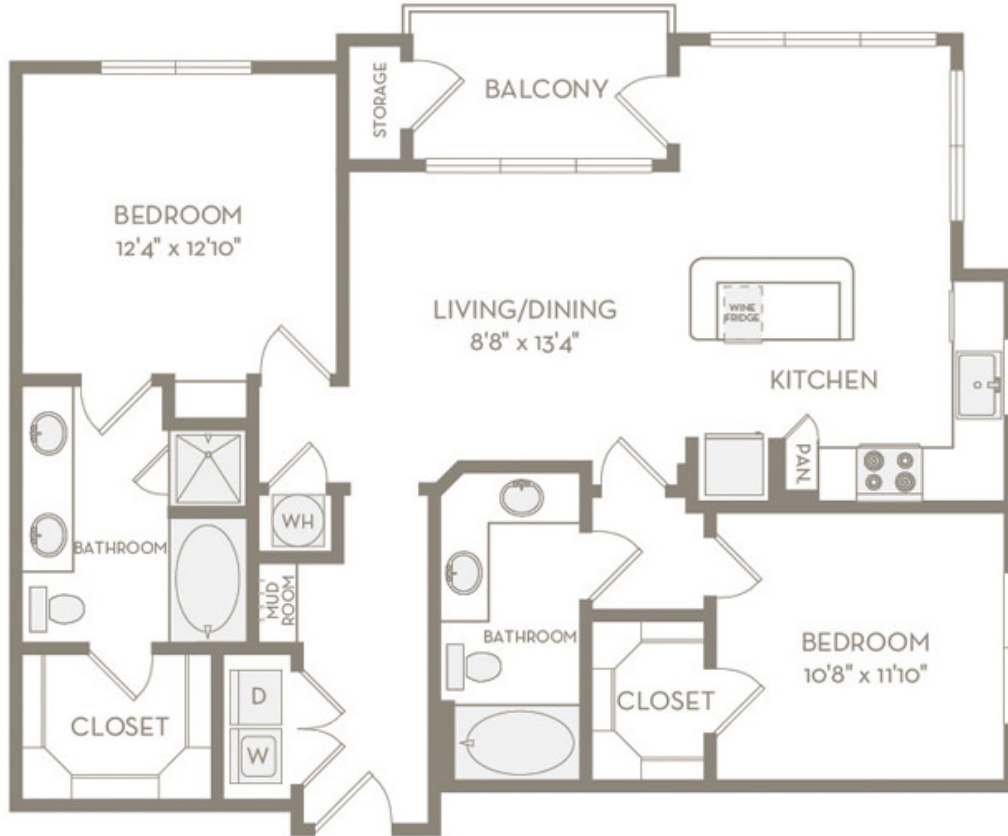

B2

2 BED | 2 BATH

1141

SQ. FT.

ELORA
FLOWER MOUND

2601 Lakeside Parkway | Flower Mound, TX 75022

eloraflowermound.com

Floor plans are artist's rendering. All dimensions are approximate. Actual product and specifications may vary in dimension or detail. Not all features are available in every apartment. Prices and availability are subject to change. Please see a representative for details.