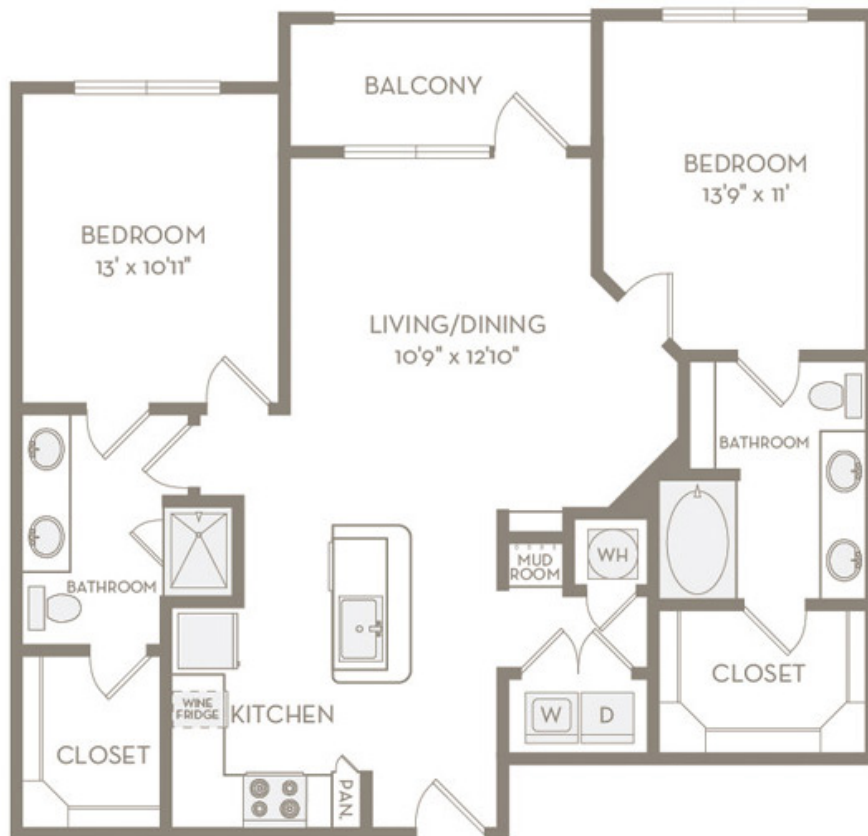

B1

2 BED | 2 BATH

1084

SQ. FT.

ELORA
FLOWER MOUND

2601 Lakeside Parkway | Flower Mound, TX 75022

eloraflowermound.com

Floor plans are artist's rendering. All dimensions are approximate. Actual product and specifications may vary in dimension or detail. Not all features are available in every apartment. Prices and availability are subject to change. Please see a representative for details.