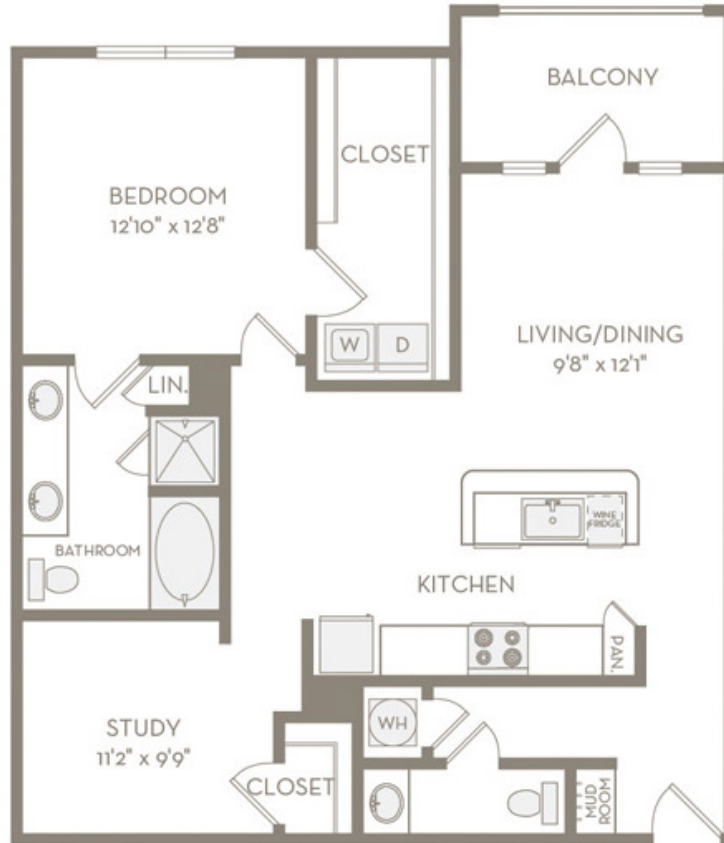

A8

1 BED | 1.5 BATH | STUDY

1050

SQ. FT.

ELORA
FLOWER MOUND

2601 Lakeside Parkway | Flower Mound, TX 75022

eloraflowermound.com

Floor plans are artist's rendering. All dimensions are approximate. Actual product and specifications may vary in dimension or detail. Not all features are available in every apartment. Prices and availability are subject to change. Please see a representative for details.