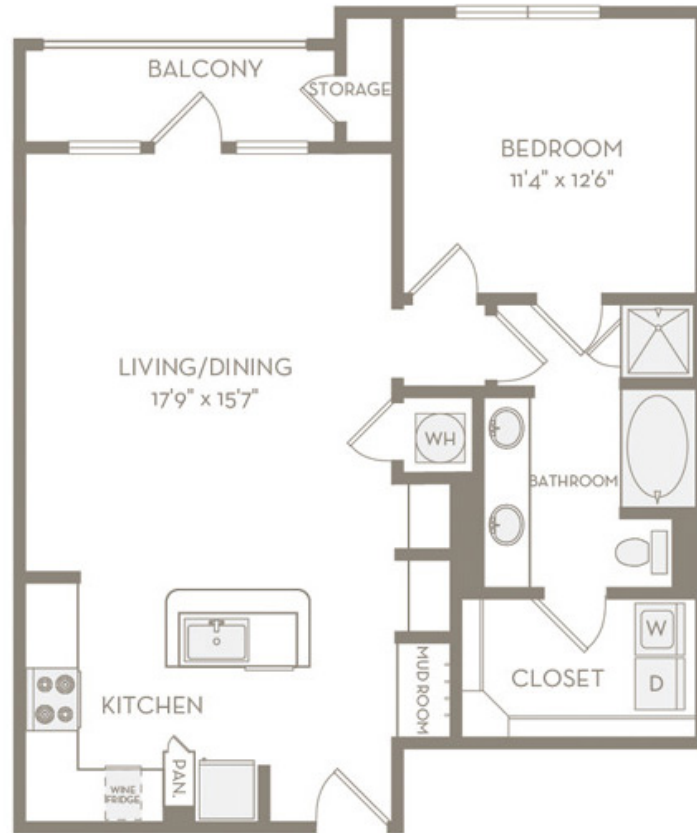

A7

1 BED | 1 BATH

872

SQ. FT.

ELORA
FLOWER MOUND

2601 Lakeside Parkway | Flower Mound, TX 75022

eloraflowermound.com

Floor plans are artist's rendering. All dimensions are approximate. Actual product and specifications may vary in dimension or detail. Not all features are available in every apartment. Prices and availability are subject to change. Please see a representative for details.