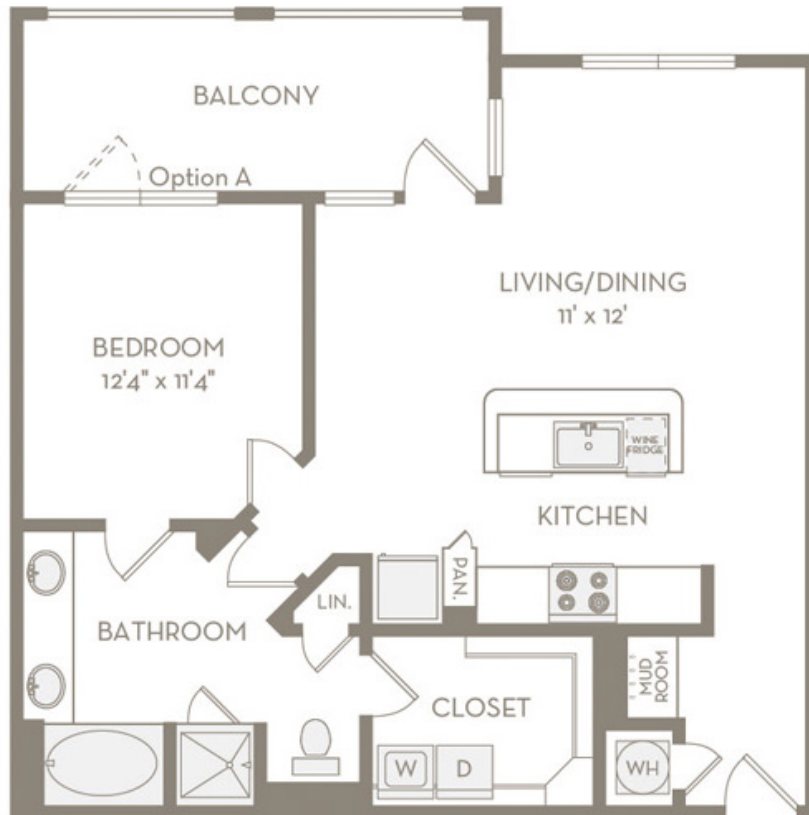

A6

1 BED | 1 BATH

846

SQ. FT.

ELORA
FLOWER MOUND

2601 Lakeside Parkway | Flower Mound, TX 75022

eloraflowermound.com

Floor plans are artist's rendering. All dimensions are approximate. Actual product and specifications may vary in dimension or detail. Not all features are available in every apartment. Prices and availability are subject to change. Please see a representative for details.