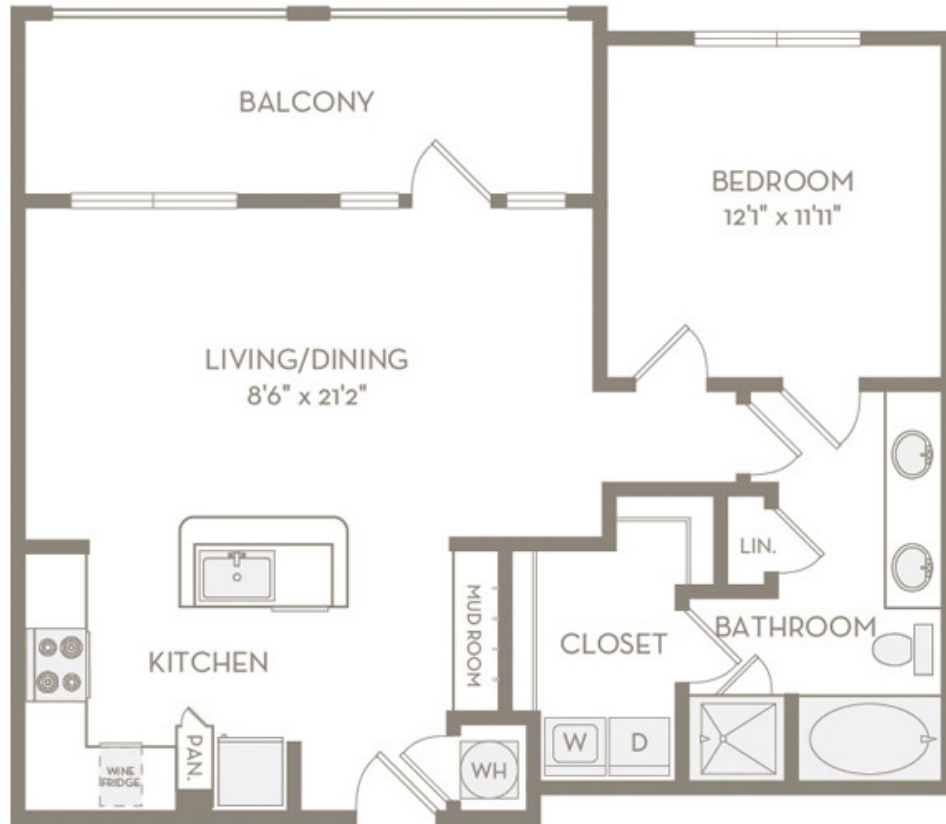

# A5

1 BED | 1 BATH

# 826

SQ. FT.

**ELORA**  
FLOWER MOUND

2601 Lakeside Parkway | Flower Mound, TX 75022

[eloraflowermound.com](http://eloraflowermound.com)

*Floor plans are artist's rendering. All dimensions are approximate. Actual product and specifications may vary in dimension or detail. Not all features are available in every apartment. Prices and availability are subject to change. Please see a representative for details.*