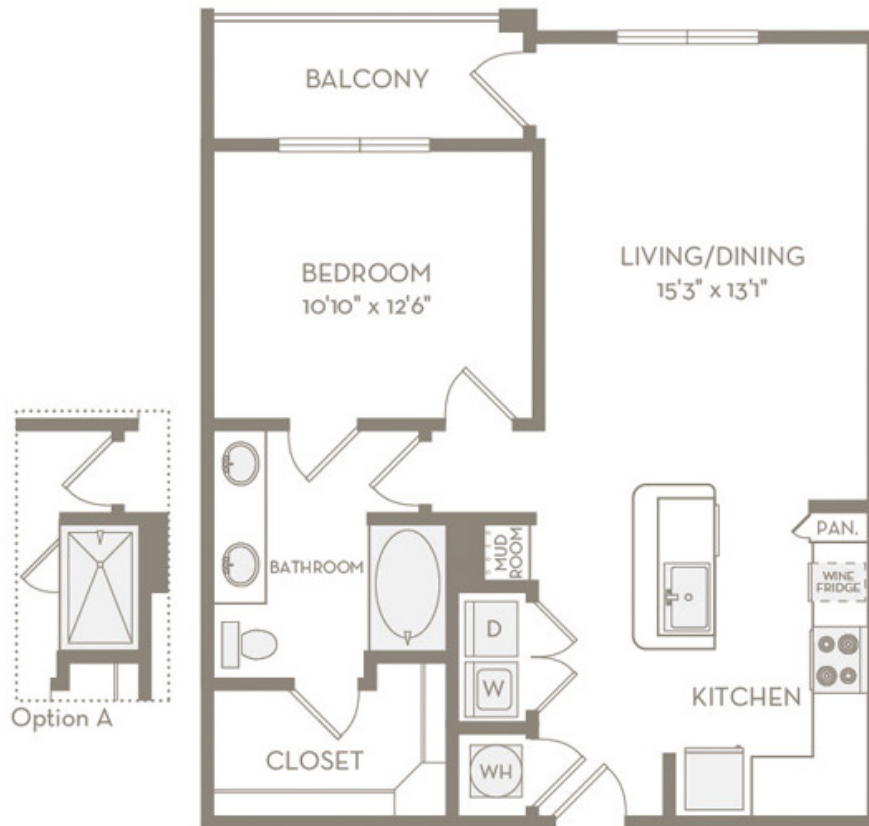

A4

1 BED | 1 BATH

782

SQ. FT.

ELORA
FLOWER MOUND

2601 Lakeside Parkway | Flower Mound, TX 75022

eloraflowermound.com

Floor plans are artist's rendering. All dimensions are approximate. Actual product and specifications may vary in dimension or detail. Not all features are available in every apartment. Prices and availability are subject to change. Please see a representative for details.