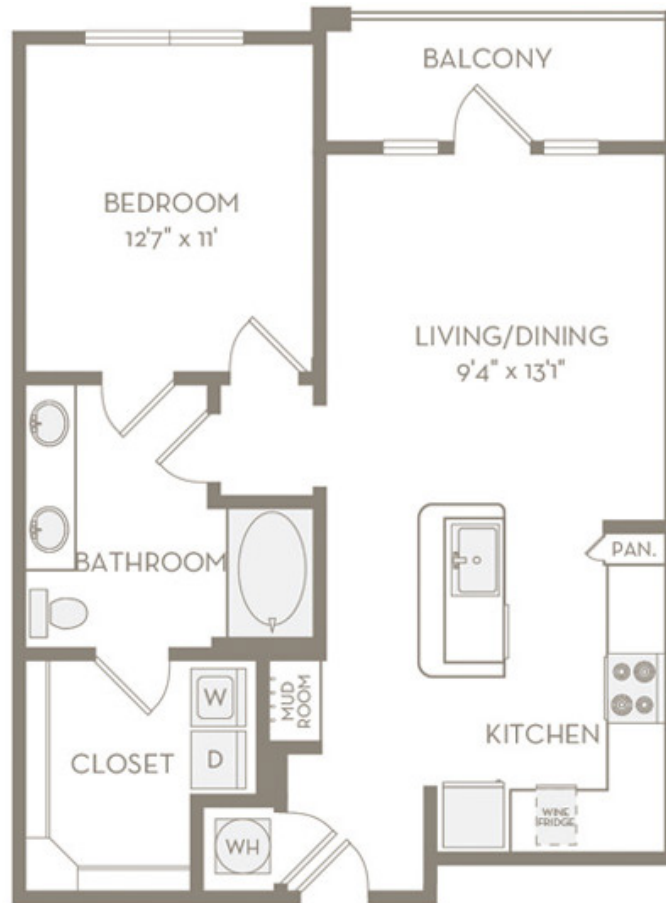

A3

1 BED | 1 BATH

756

SQ. FT.

ELORA
FLOWER MOUND

2601 Lakeside Parkway | Flower Mound, TX 75022

eloraflowermound.com

Floor plans are artist's rendering. All dimensions are approximate. Actual product and specifications may vary in dimension or detail. Not all features are available in every apartment. Prices and availability are subject to change. Please see a representative for details.