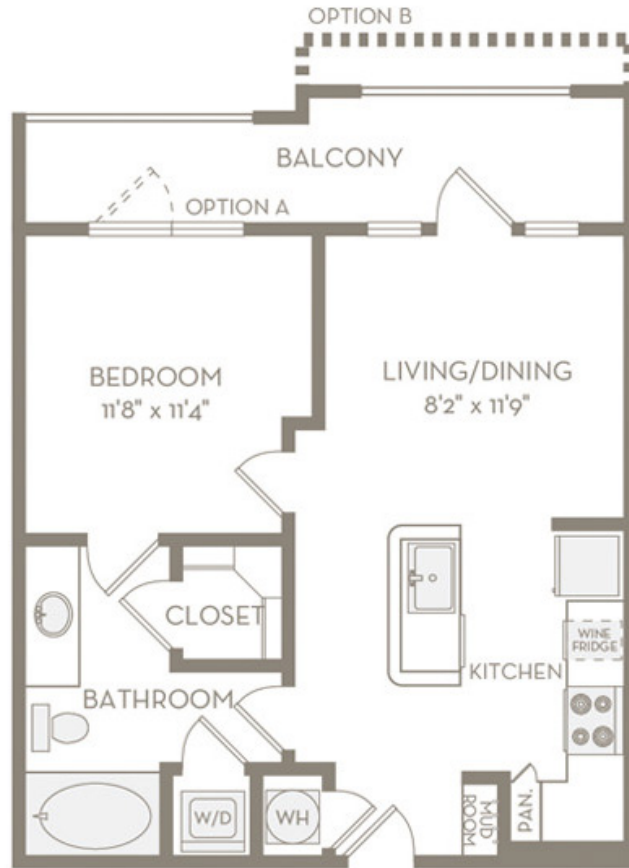

A1

1 BED | 1 BATH

600

SQ. FT.

ELORA
FLOWER MOUND

2601 Lakeside Parkway | Flower Mound, TX 75022

eloraflowermound.com

Floor plans are artist's rendering. All dimensions are approximate. Actual product and specifications may vary in dimension or detail. Not all features are available in every apartment. Prices and availability are subject to change. Please see a representative for details.